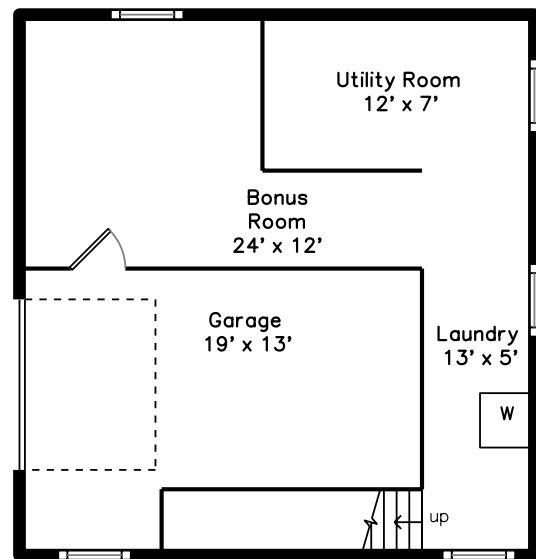

Top

Upper

Main

Lower

**47 Whitney Road
Medford, MA 02155**

PicturePlan by  vis-home

Measurements may not be 100% accurate.
Floor plans are provided for convenience only.
Room sizes are not used to calculate area.

Top

Upper

Main

Lower