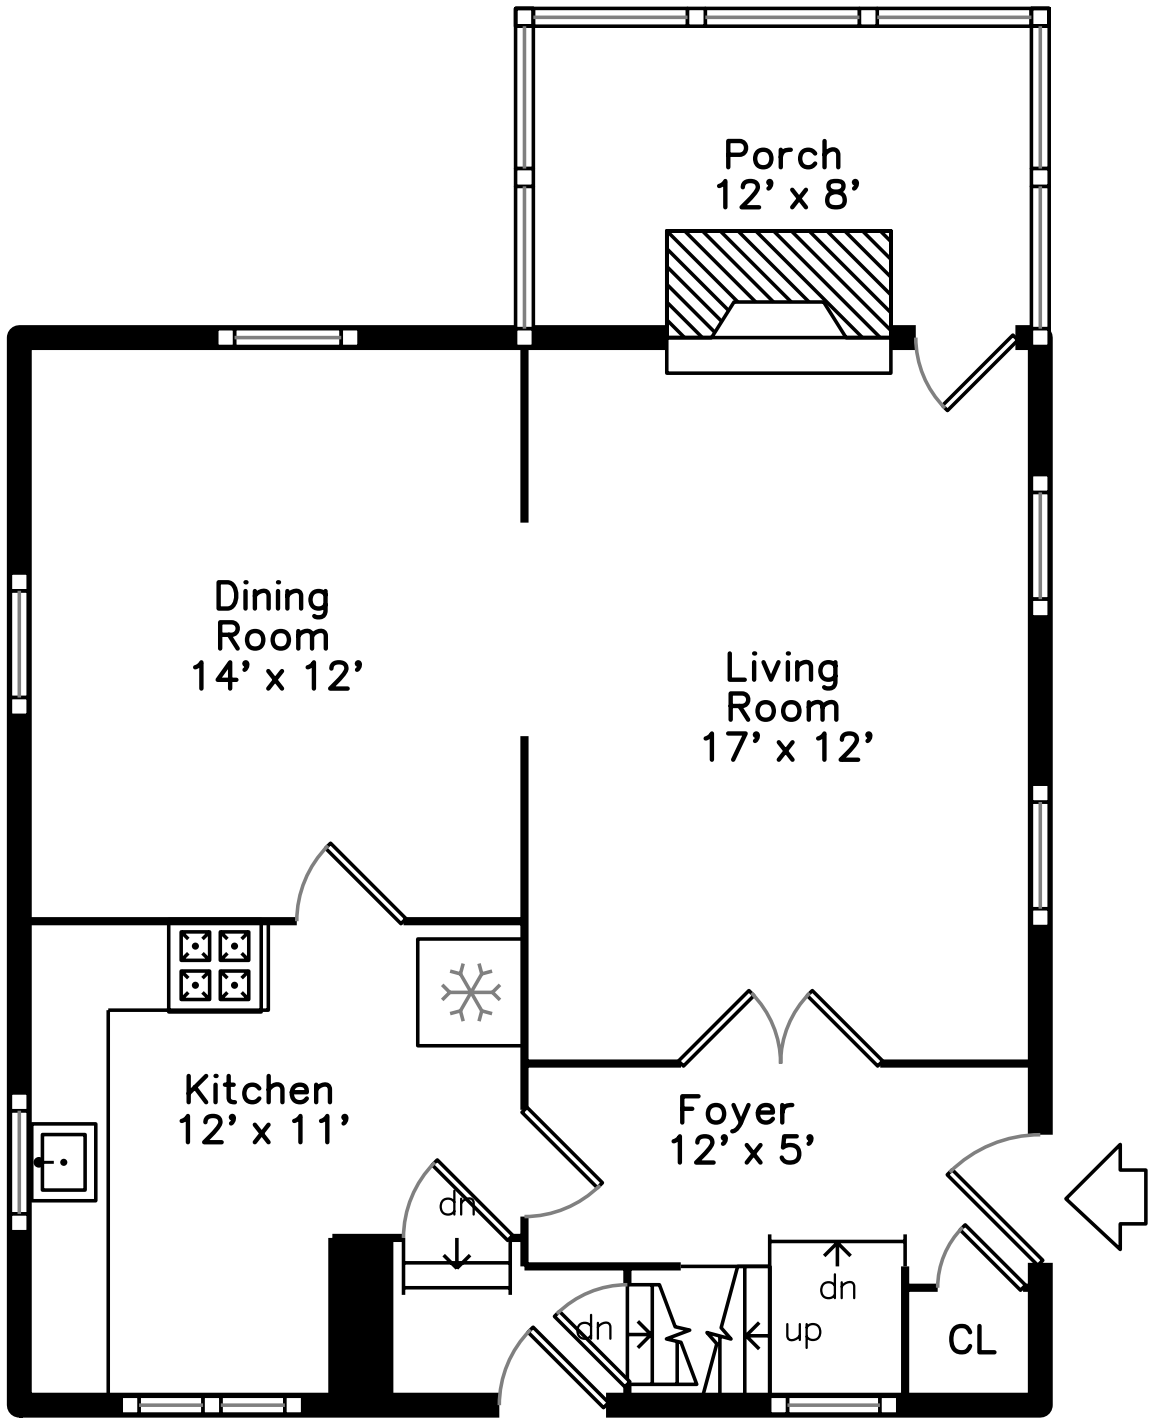

Top

Upper

Main

Lower

**47 Whitney Road
Medford, MA 02155**

PicturePlan by  vis-home

Measurements may not be 100% accurate.
Floor plans are provided for convenience only.
Room sizes are not used to calculate area.

Top

Upper

Main

Lower