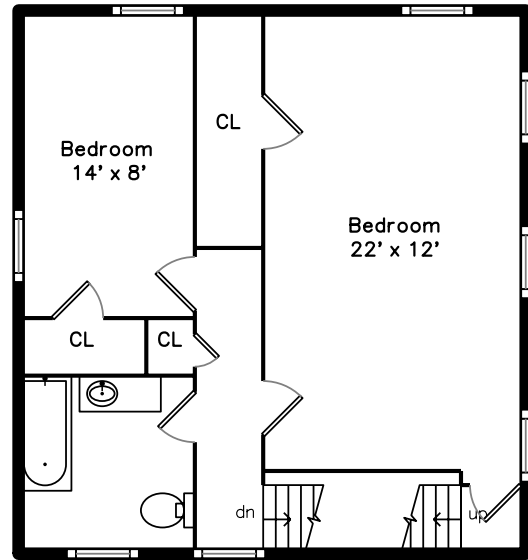

Top

Upper

Main

Lower

**47 Whitney Road
Medford, MA 02155**

PicturePlan by  vis-home

Measurements may not be 100% accurate.
Floor plans are provided for convenience only.
Room sizes are not used to calculate area.

Top

Upper

Main

Lower