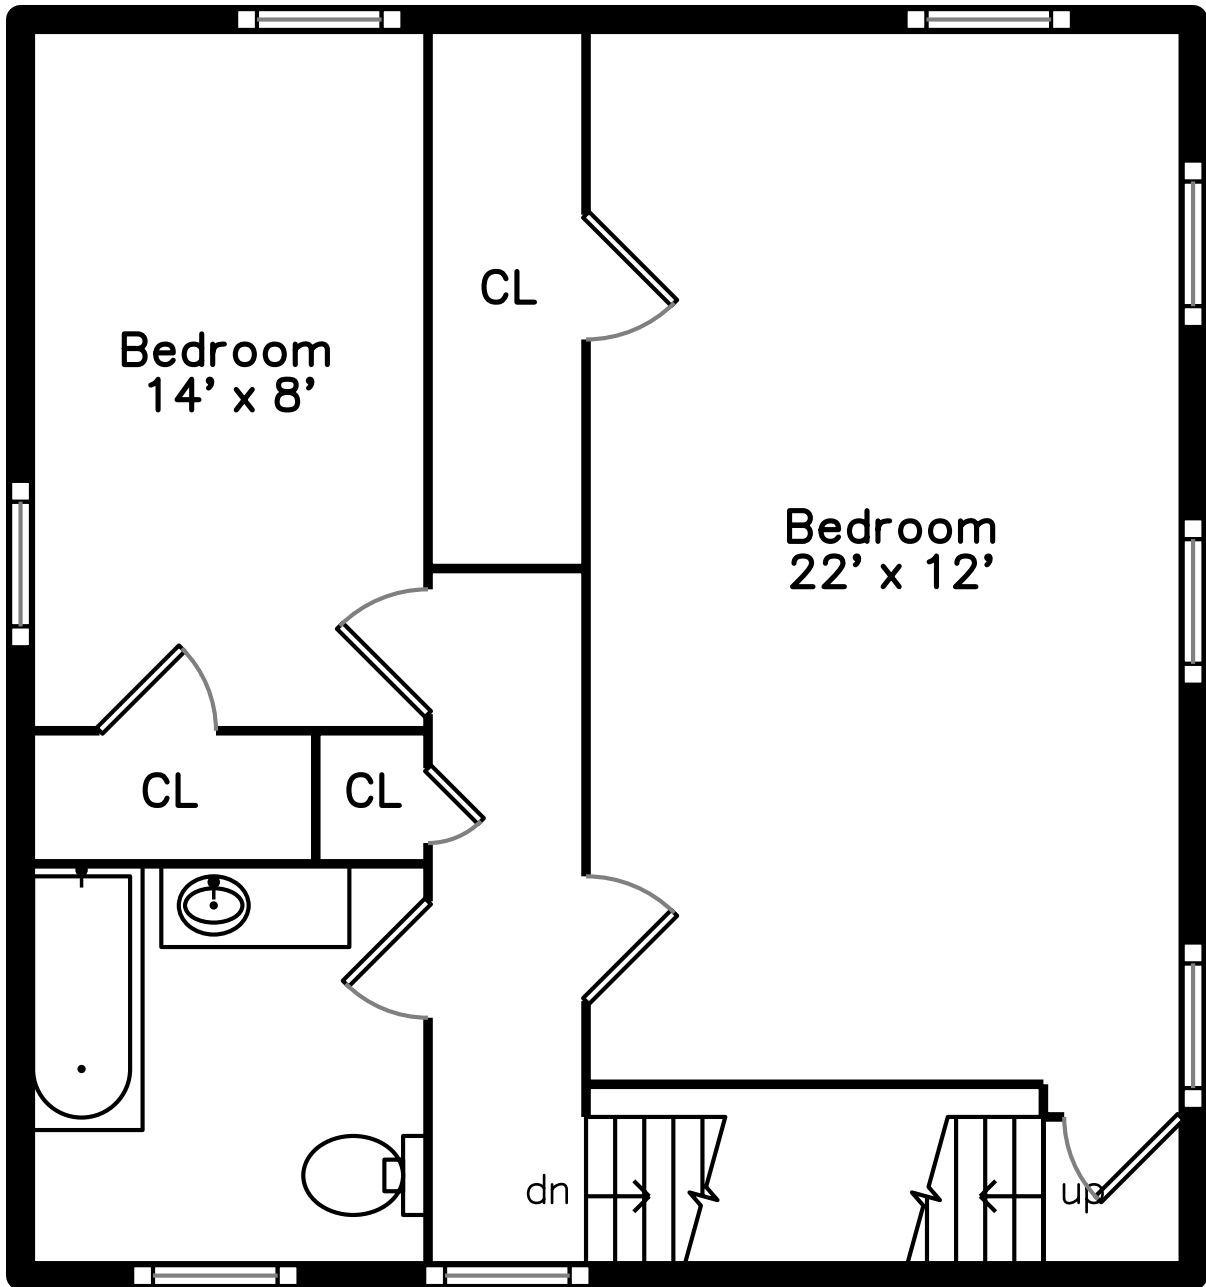

Top

Upper

Main

Lower

**47 Whitney Road
Medford, MA 02155**

PicturePlan by  vis-home

Measurements may not be 100% accurate.
Floor plans are provided for convenience only.
Room sizes are not used to calculate area.

Top

Upper

Main

Lower