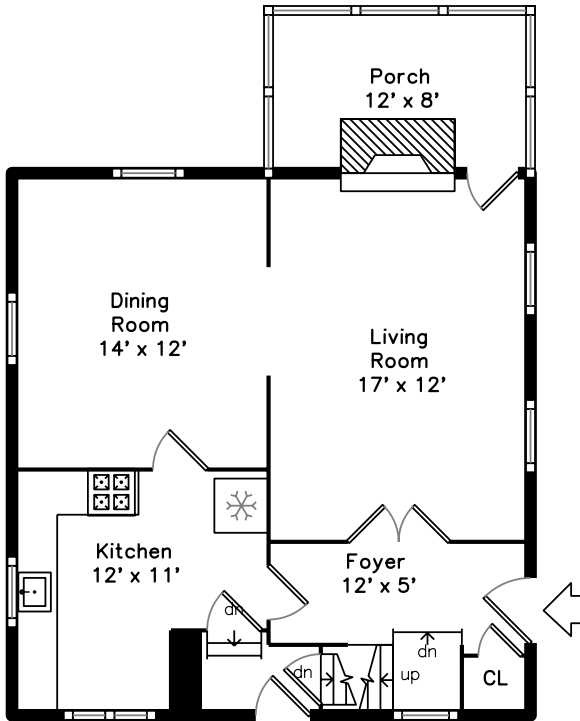

Top

Upper

Main

Lower

**47 Whitney Road
Medford, MA 02155**

PicturePlan by  vis-home

Measurements may not be 100% accurate.
Floor plans are provided for convenience only.
Room sizes are not used to calculate area.

Top

Upper

Main

Lower